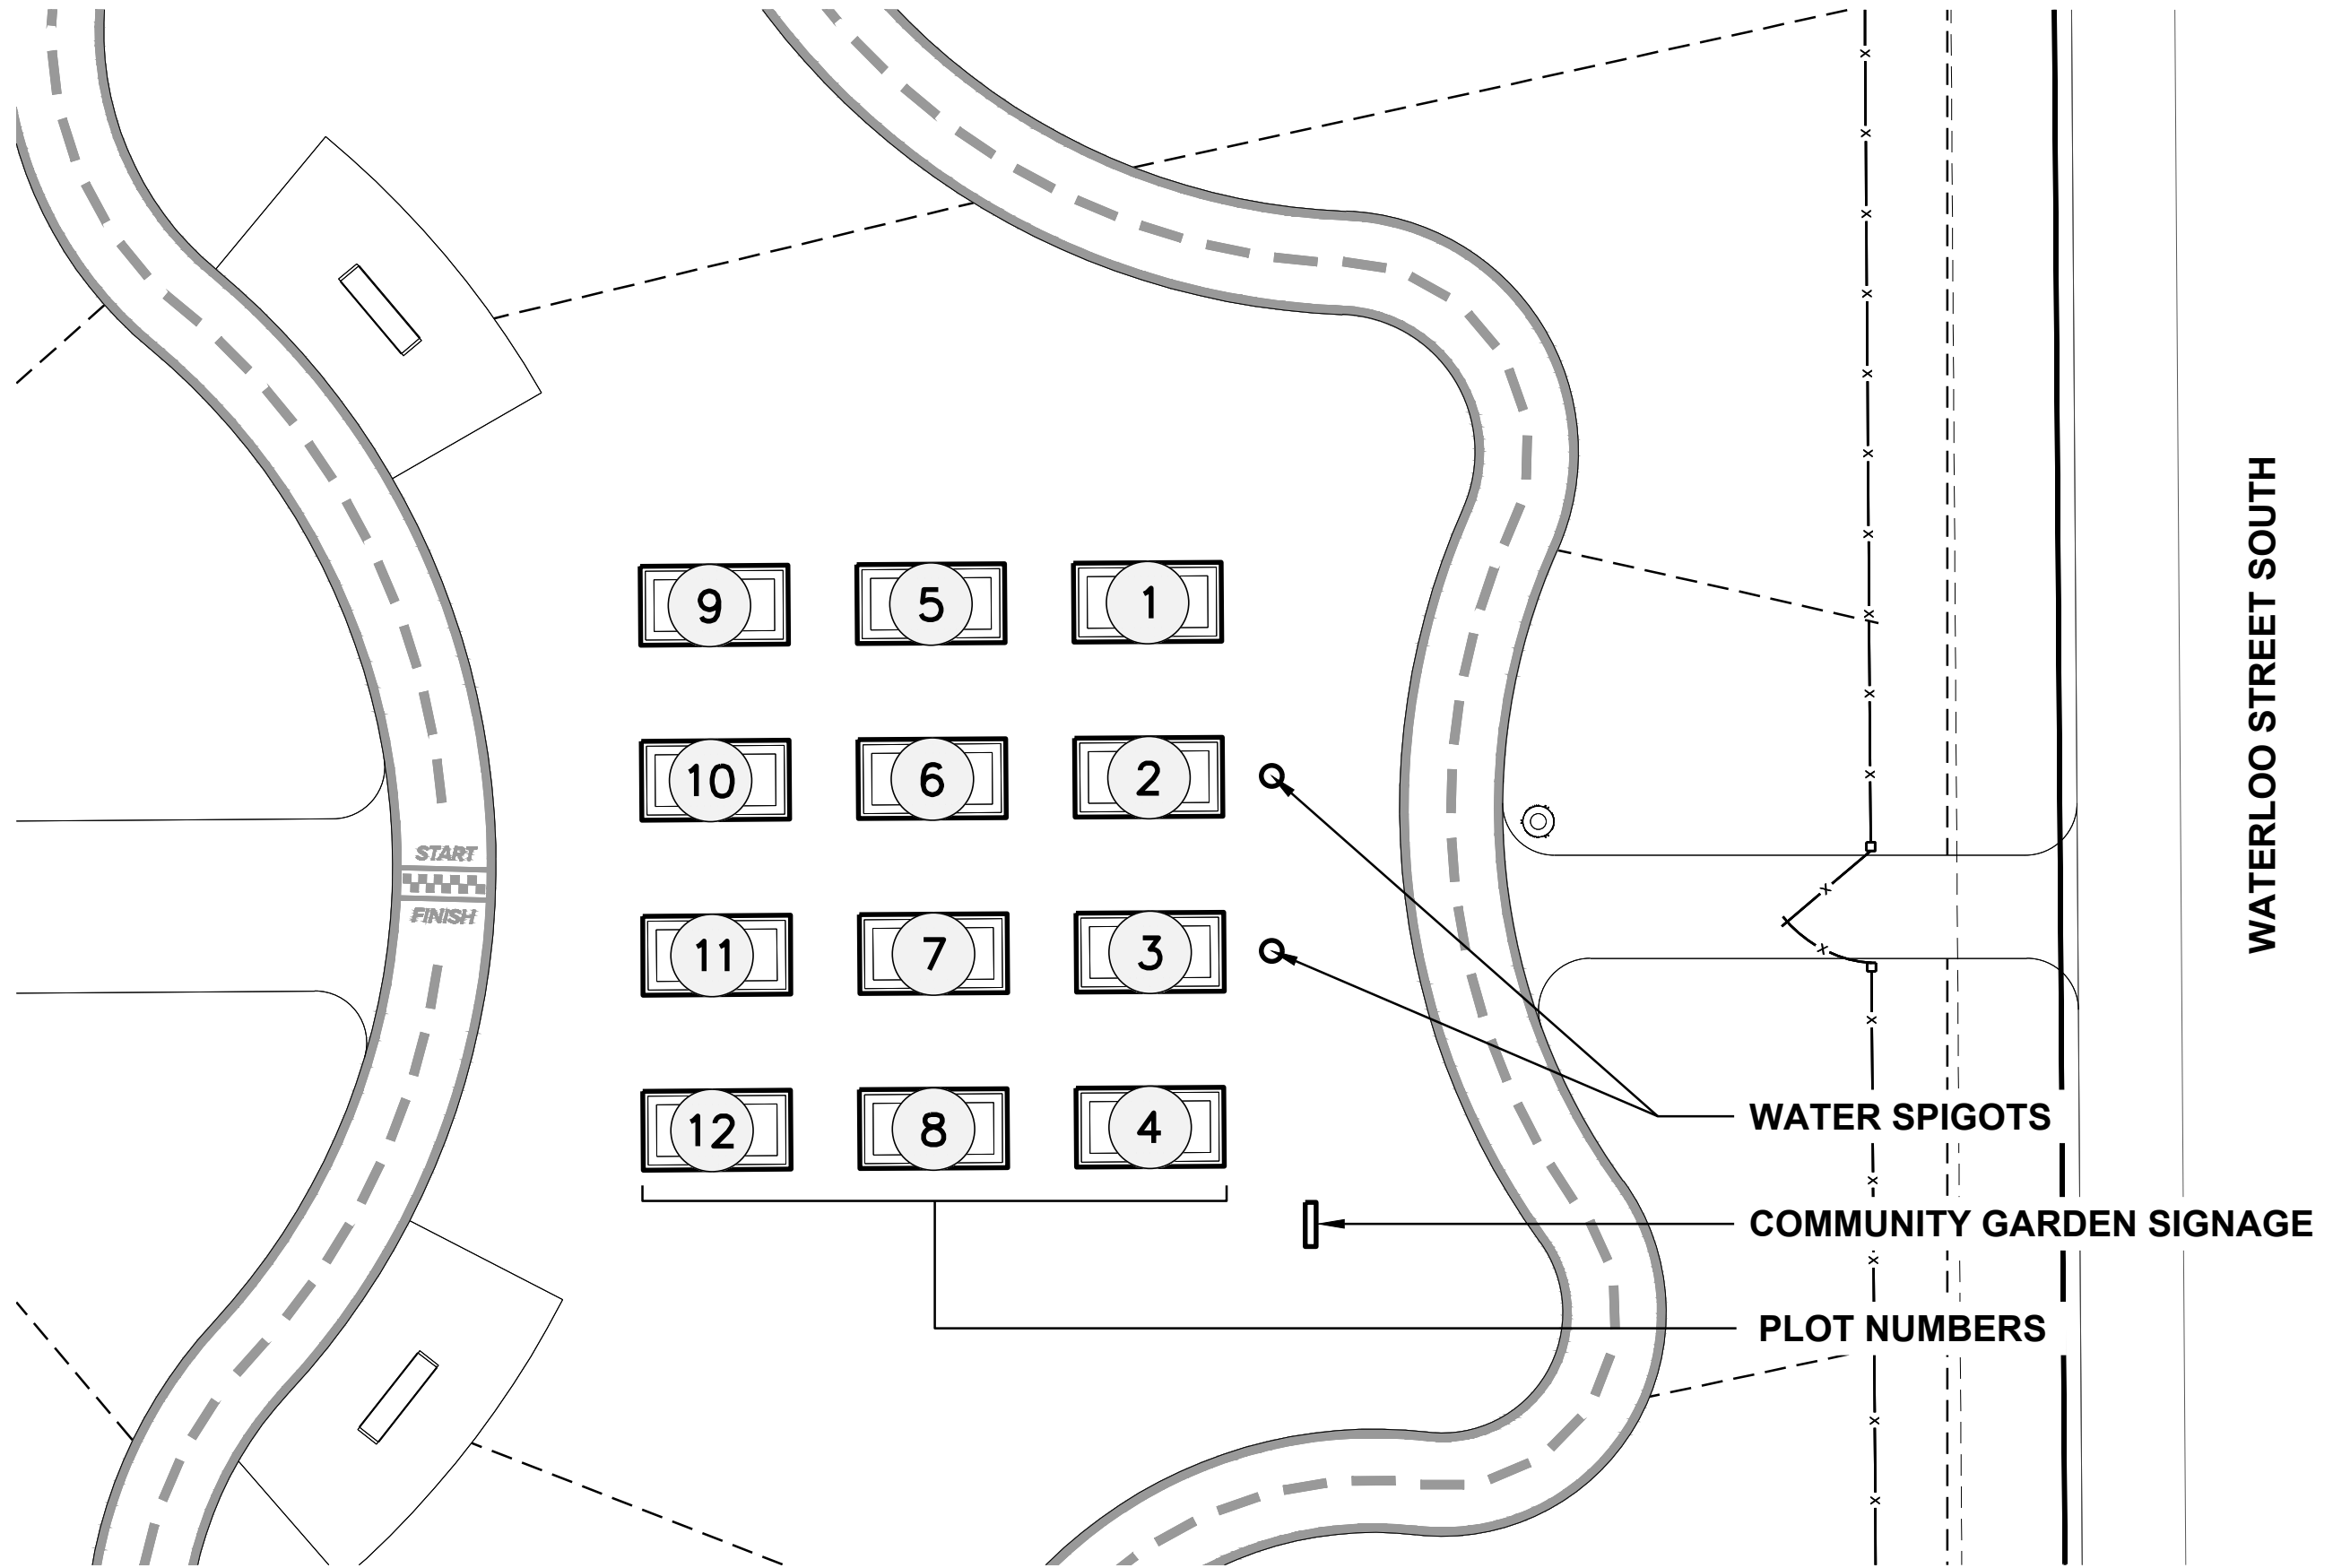

E. MAPLE AVENUE

WATERLOO STREET SOUTH

Community Garden Planter Plot Exhibit

Harmony Raceway Park **AURORA, COLORADO**

05/19/2023